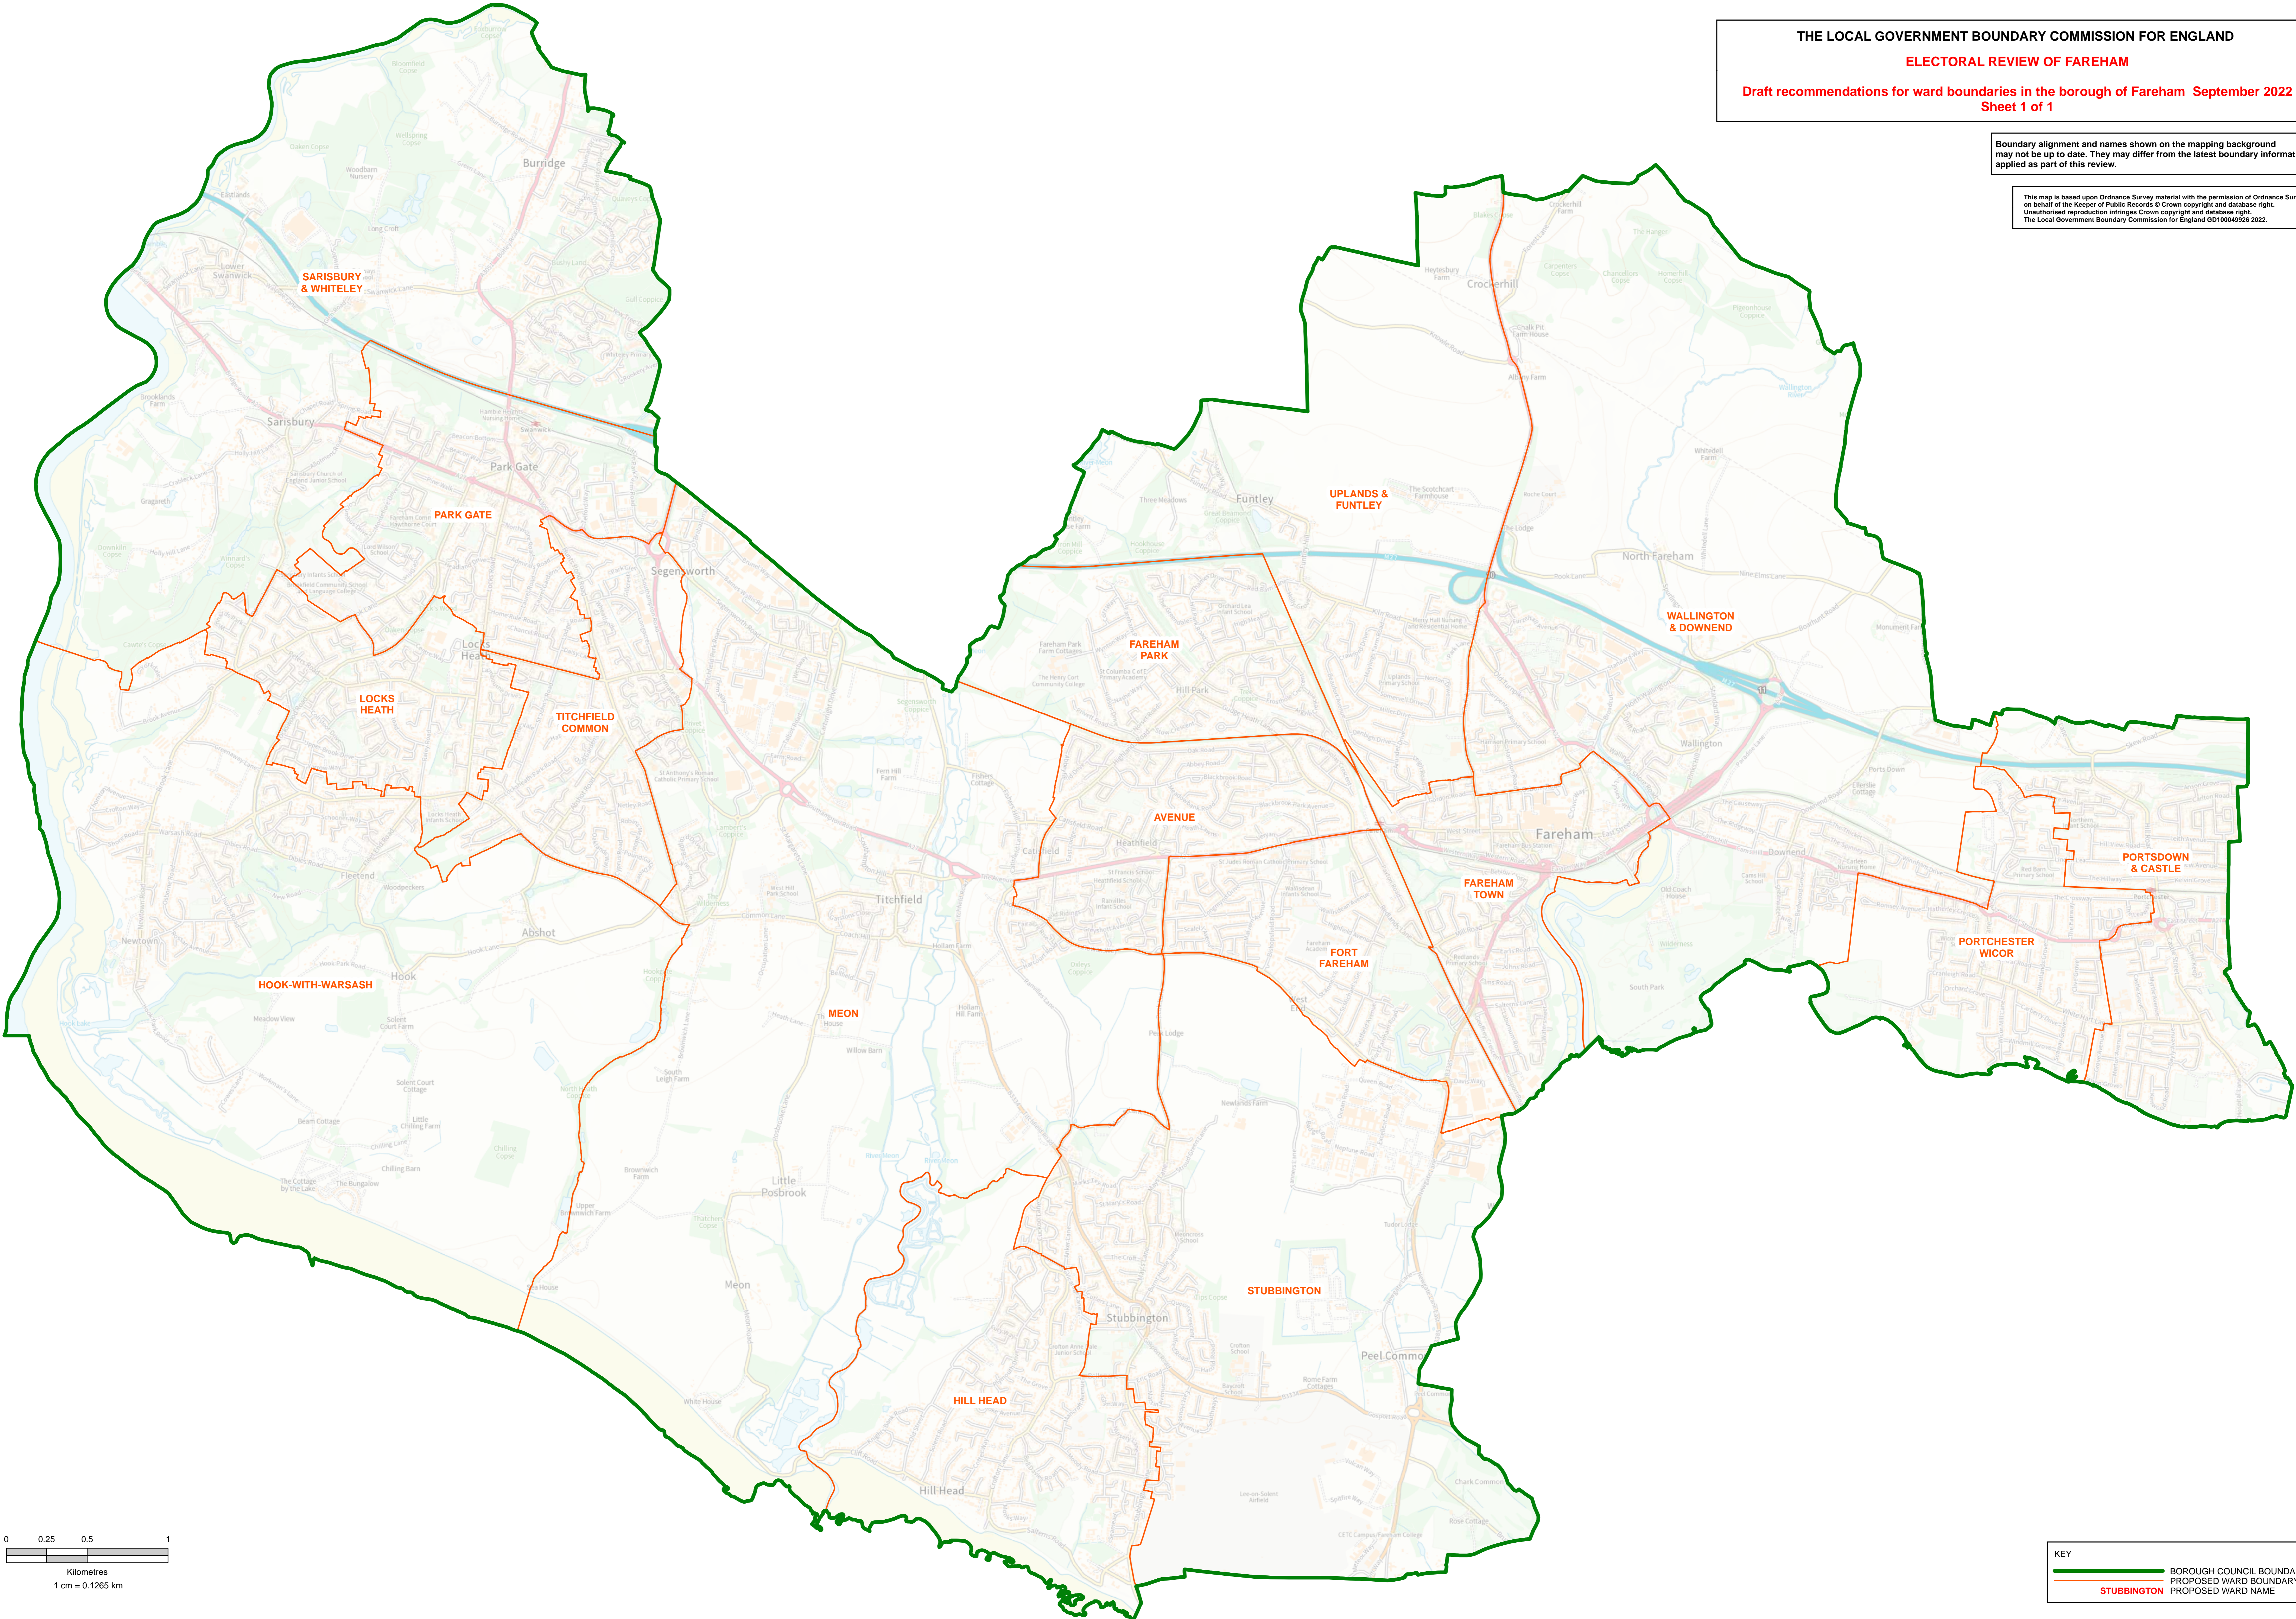

THE LOCAL GOVERNMENT BOUNDARY COMMISSION FOR ENGLAND
ELECTORAL REVIEW OF FAREHAM
Draft recommendations for ward boundaries in the borough of Fareham September 2022
Sheet 1 of 1

KEY	
	BOROUGH COUNCIL BOUNDARY
	PROPOSED WARD BOUNDARY
	PROPOSED WARD NAME